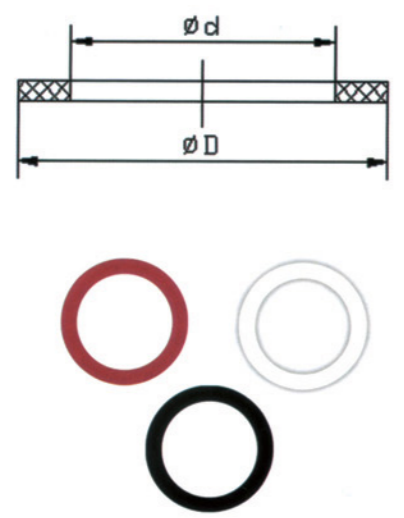

附件

附件

O型圈 O ring 锯齿垫片 serrated washer

材质 Material 丁腈橡胶 NBR

材质 Material 不锈钢 stainless steel

CE RoHS

适用螺纹规格 Suitsble for thread specification		
公制M	NPT	G
M20	1 / 2	1 / 2
M25	3 / 4	3 / 4
M32	1	1
M40	1-1/4	1-1/4
M50	1-1/2	1-1/2
M63	2	2
M75	2-1/2	2-1/2
M80	3	3
M90	3-1/2	3-1/2
M100	4	4

CE RoHS

适用螺纹规格 Suitsble for thread specification		
公制M	NPT	G
M20	1 / 2	1 / 2
M25	3 / 4	3 / 4
M32	1	1
M40	1-1/4	1-1/4
M50	1-1/2	1-1/2
M63	2	2
M75	2-1/2	2-1/2
M90	3	3

平垫圈 Flat washer 接地片 Grounding

材质 Material 丁腈橡胶 尼龙或纤维 (订货时请指明) Nitrile rubber or nylon fiber (When ordering, please specify)

材质 Material 黄铜 brass

CE RoHS

适用螺纹规格 Suitsble for thread specification		
公制M	NPT	G
M12	1/4	1/4
M16	3/8	3/8
M20	1/2	1/2
M25	3/4	3/4
M32	1	1
M40	1-1/4	1-1/4
M50	1-1/2	1-1/2
M63	2	2
M75	2-1/2	2-1/2
M80	3	3
M90	3-1/2	3-1/2
M100	4	4

CE RoHS

适用螺纹规格 Suitsble for thread specification		
公制M	NPT	G
M20	1 / 2	1 / 2
M25	3 / 4	3 / 4
M32	1	1
M40	1-1/4	1-1/4
M50	1-1/2	1-1/2
M63	2	2
M75	2-1/2	2-1/2
M80	3	3
M90	3-1/2	3-1/2
M100	4	4