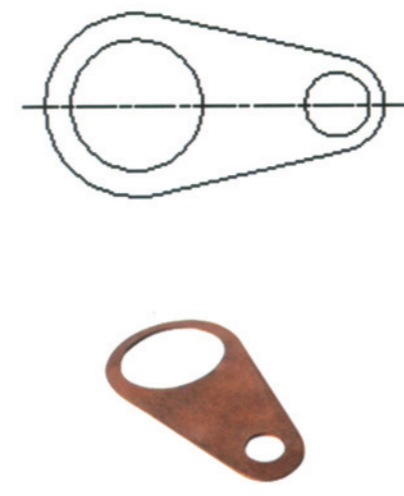

附件

附件

O型圈 O ring 锯齿垫片 serrated washer

材质 Material 丁腈橡胶 NBR

材质 Material 不锈钢 stainless steel

CE RoHS

适用螺纹规格 Suitsble for thread specification		
公制M	NPT	G
M20	1 / 2	1 / 2
M25	3 / 4	3 / 4
M32	1	1
M40	1-1/4	1-1/4
M50	1-1/2	1-1/2
M63	2	2
M75	2-1/2	2-1/2
M80	3	3
M90	3-1/2	3-1/2
M100	4	4

CE RoHS

适用螺纹规格 Suitsble for thread specification		
公制M	NPT	G
M20	1 / 2	1 / 2
M25	3 / 4	3 / 4
M32	1	1
M40	1-1/4	1-1/4
M50	1-1/2	1-1/2
M63	2	2
M75	2-1/2	2-1/2
M90	3	3

平垫圈 Flat washer 接地片 Grounding

材质 Material 丁腈橡胶 尼龙或纤维 (订货时请指明) Nitrile rubber or nylon fiber (When ordering, please specify)

材质 Material 黄铜 brass

CE RoHS

适用螺纹规格 Suitsble for thread specification		
公制M	NPT	G
M12	1/4	1/4
M16	3/8	3/8
M20	1/2	1/2
M25	3/4	3/4
M32	1	1
M40	1-1/4	1-1/4
M50	1-1/2	1-1/2
M63	2	2
M75	2-1/2	2-1/2
M80	3	3
M90	3-1/2	3-1/2
M100	4	4

CE RoHS

适用螺纹规格 Suitsble for thread specification		
公制M	NPT	G
M20	1 / 2	1 / 2
M25	3 / 4	3 / 4
M32	1	1
M40	1-1/4	1-1/4
M50	1-1/2	1-1/2
M63	2	2
M75	2-1/2	2-1/2
M80	3	3
M90	3-1/2	3-1/2
M100	4	4