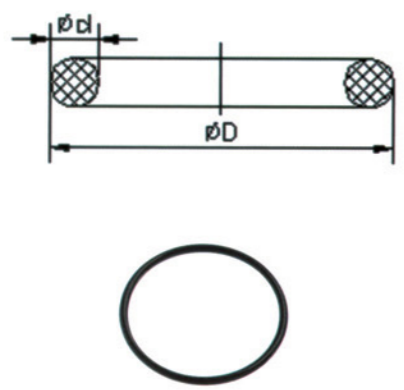

附件

附件

O型圈 O ring 锯齿垫片 serrated washer

材质 Material 丁腈橡胶 NBR

材质 Material 不锈钢 stainless steel

CE RoHS

适用螺纹规格 Suitsble for thread specification		
公制M	NPT	G
M20	1 / 2	1 / 2
M25	3 / 4	3 / 4
M32	1	1
M40	1-1/4	1-1/4
M50	1-1/2	1-1/2
M63	2	2
M75	2-1/2	2-1/2
M80	3	3
M90	3-1/2	3-1/2
M100	4	4

CE RoHS

适用螺纹规格 Suitsble for thread specification		
公制M	NPT	G
M20	1 / 2	1 / 2
M25	3 / 4	3 / 4
M32	1	1
M40	1-1/4	1-1/4
M50	1-1/2	1-1/2
M63	2	2
M75	2-1/2	2-1/2
M90	3	3

平垫圈 Flat washer 接地片 Grounding

材质 Material 丁腈橡胶 尼龙或纤维 (订货时请指明) Nitrile rubber or nylon fiber (When ordering, please specify)

材质 Material 黄铜 brass

CE RoHS

适用螺纹规格 Suitsble for thread specification		
公制M	NPT	G
M12	1/4	1/4
M16	3/8	3/8
M20	1/2	1/2
M25	3/4	3/4
M32	1	1
M40	1-1/4	1-1/4
M50	1-1/2	1-1/2
M63	2	2
M75	2-1/2	2-1/2
M80	3	3
M90	3-1/2	3-1/2
M100	4	4

CE RoHS

适用螺纹规格 Suitsble for thread specification		
公制M	NPT	G
M20	1 / 2	1 / 2
M25	3 / 4	3 / 4
M32	1	1
M40	1-1/4	1-1/4
M50	1-1/2	1-1/2
M63	2	2
M75	2-1/2	2-1/2
M80	3	3
M90	3-1/2	3-1/2
M100	4	4